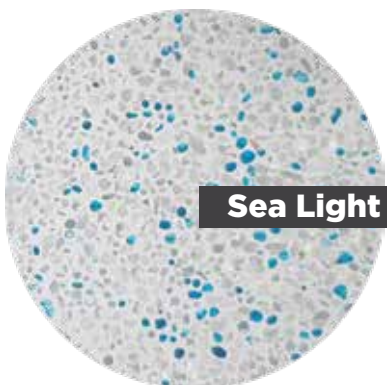

PEBBLE FINISHES

Is the plasterers preferred choice.

The industries favourite pool interior, a fine grade natural pebble.

Price and durability.

When blended with glass and the inorganic oxide, it takes a classic to a new era with endless options and finesse.

Gold

Jade Pebble

Sea Light Blue

Aussie White

Crisp White

Hawaiian Blue

Natural Blue

Mabel Blue