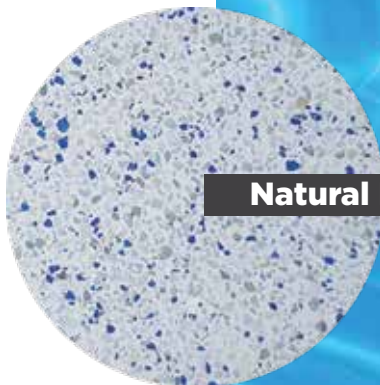

Is a pool plaster manufactured using only the finest materials, a blend of quartz, pebble, a glass chip and inorganic oxides.

A silky smooth interior.

Unbelievably smooth, price competitive and durable.

PEBBLE FINISHES

Is the plasterers preferred choice.

The industries favourite pool interior, a fine grade natural pebble.

Price and durability.

When blended with glass and the inorganic oxide, it takes a classic to a new era with endless options and finesse.

Gold

Jade Pebble

Sea Light Blue

Aussie White

Crisp White

Hawaiian Blue

Natural Blue

Mabel Blue

Sky Pebble