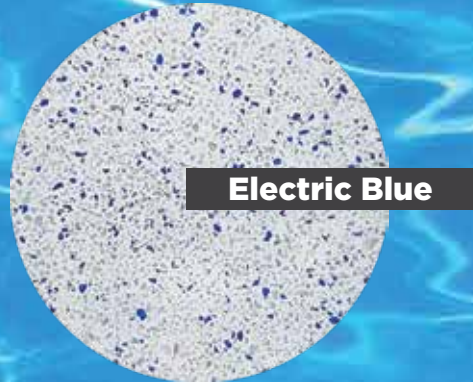

Is a pool plaster manufactured using only the finest materials, a blend of quartz, pebble, a glass chip and inorganic oxides.

A silky smooth interior.

Unbelievably smooth, price competitive and durable.

Elegance to the modern tones of today.

Gemstone

Royale

Sandy Beach

Marina Blue

Electric Blue

Fiji Blue

Pacific

Turquoise

GLASS BEAD FINISHES

Aloha Blue

Brilliant Blue

Calispo

CS40

CSC40

Emerald