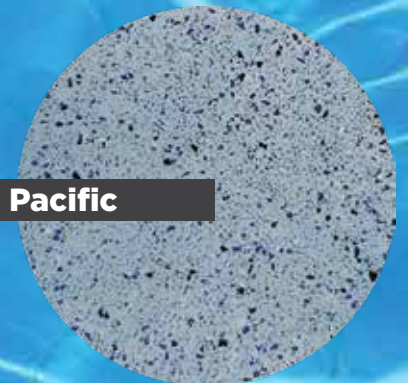

Is a pool plaster manufactured using only the finest materials, a blend of quartz, pebble, a glass chip and inorganic oxides.

A silky smooth interior.

Unbelievably smooth, price competitive and durable.

Elegance to the modern tones of today.

Gemstone

Royale

Sandy Beach

Marina Blue

Electric Blue

Fiji Blue

Pacific

Turquoise

GLASS BEAD FINISHES

Aloha Blue

Brilliant Blue

Calispo

CS40

CSC40

Emerald

Gold

Jade Pebble

Sea Light Blue

Aussie White

Crisp White

Hawaiian Blue

Natural Blue

Mabel Blue