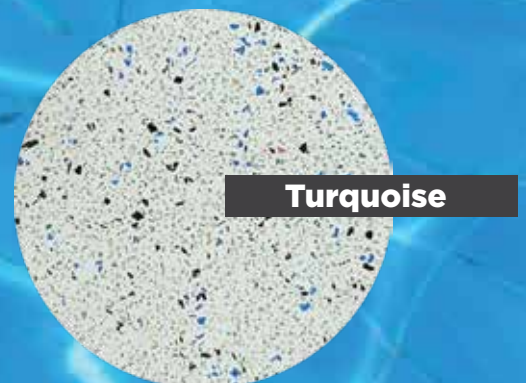

Is a pool plaster manufactured using only the finest materials, a blend of quartz, pebble, a glass chip and inorganic oxides.

A silky smooth interior.

Unbelievably smooth, price competitive and durable.

Elegance to the modern tones of today.

Gemstone

Royale

Sandy Beach

Marina Blue

Electric Blue

Fiji Blue

Pacific

Turquoise

GLASS BEAD FINISHES

Aloha Blue

Brilliant Blue

Calispo

CS40

CSC40

Emerald

Gold

Jade Pebble

Sea Light Blue

Aussie White

Crisp White

Hawaiian Blue

Natural Blue

Mabel Blue