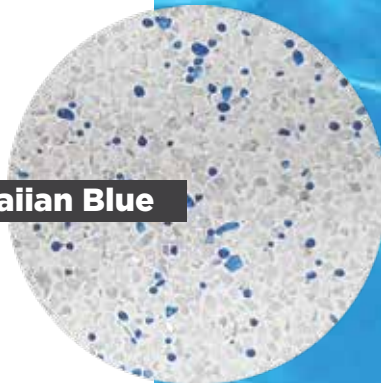

Elegance to the modern tones of today.

Gemstone

Royale

Sandy Beach

Marina Blue

Electric Blue

Fiji Blue

Pacific

PEBBLE FINISHES

Is the plasterers preferred choice.

The industries favourite pool interior, a fine grade natural pebble.

Price and durability.

When blended with glass and the inorganic oxide, it takes a classic to a new era with endless options and finesse.

Gold

Jade Pebble

Sea Light Blue

Aussie White

Crisp White

Hawaiian Blue

Natural Blue

Mabel Blue

Sky Pebble