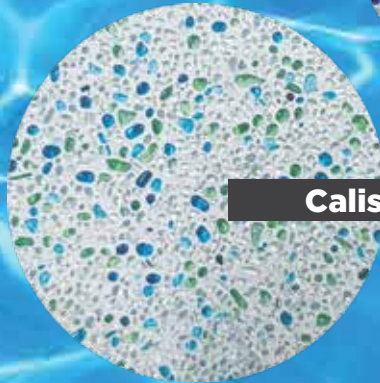

Elegance to the modern tones of today.

Gemstone

Royale

Sandy Beach

Marina Blue

Electric Blue

Fiji Blue

Pacific

Turquoise

GLASS BEAD FINISHES

Aloha Blue

Brilliant Blue

Calispo

CS40

CSC40

Emerald

Onyx

CC40

CY40

White Pearl

Beautiful glass bead interiors has had a constant growth in popularity due to the versatility of colour and we are constantly evolving our ranges to accommodate and exceed today's expectations.