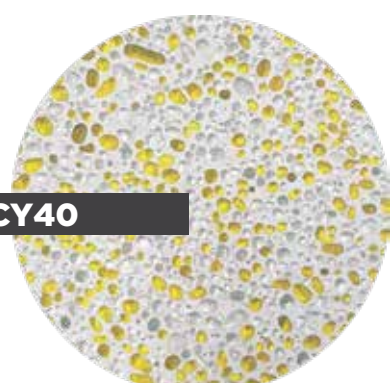

GLASS BEAD FINISHES

CY40

Beautiful glass bead interiors has had a constant growth in popularity due to the versatility of colour and we are constantly evolving our ranges to accommodate and exceed today's expectations.

Custom colour blends only limited by your imagination.

Our glass is a showcase in color and texture that continues to excite, so beautifully smooth to touch, the roundness creates a level of unbelievable comfort.