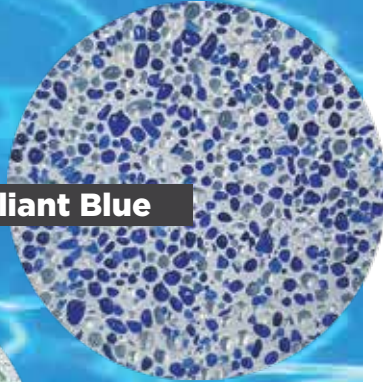

Is a pool plaster manufactured using only the finest materials, a blend of quartz, pebble, a glass chip and inorganic oxides.

A silky smooth interior.

Unbelievably smooth, price competitive and durable.

Elegance to the modern tones of today.

Gemstone

Royale

Sandy Beach

Marina Blue

Electric Blue

Fiji Blue

Pacific

Turquoise

GLASS BEAD FINISHES

Aloha Blue

Brilliant Blue

Calispo

CS40

CSC40

Emerald

Gold

Jade Pebble

Sea Light Blue

Aussie White

Crisp White

Hawaiian Blue

Natural Blue

Mabel Blue