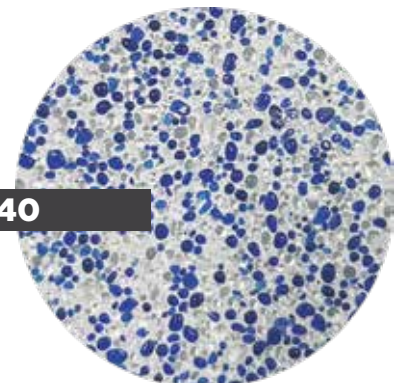

GLASS BEAD FINISHES

CC40

Beautiful glass bead interiors has had a constant growth in popularity due to the versatility of colour and we are constantly evolving our ranges to accommodate and exceed today's expectations.

Custom colour blends only limited by your imagination.

Our glass is a showcase in color and texture that continues to excite, so beautifully smooth to touch, the roundness creates a level of unbelievable comfort.