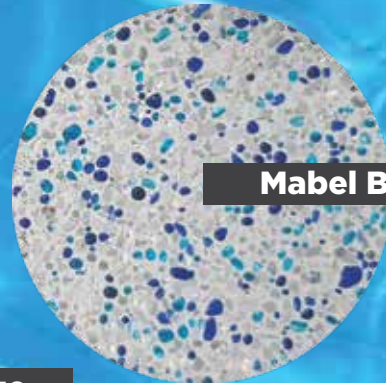

PEBBLE FINISHES

Is the plasterers preferred choice.

The industries favourite pool interior, a fine grade natural pebble.

Price and durability.

When blended with glass and the inorganic oxide, it takes a classic to a new era with endless options and finesse.

Gold

Jade Pebble

Sea Light Blue

Aussie White

Crisp White

Hawaiian Blue

Natural Blue

Mabel Blue

Sky Pebble