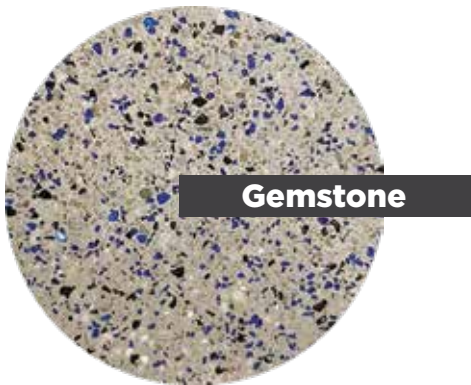

Is a pool plaster manufactured using only the finest materials, a blend of quartz, pebble, a glass chip and inorganic oxides.

A silky smooth interior.

Unbelievably smooth, price competitive and durable.

Elegance to the modern tones of today.

Gemstone

Royale

Sandy Beach

Marina Blue

Electric Blue

Fiji Blue

Pacific

Gold

Jade Pebble

Sea Light Blue

Aussie White

Crisp White

Hawaiian Blue

Natural Blue

Mabel Blue