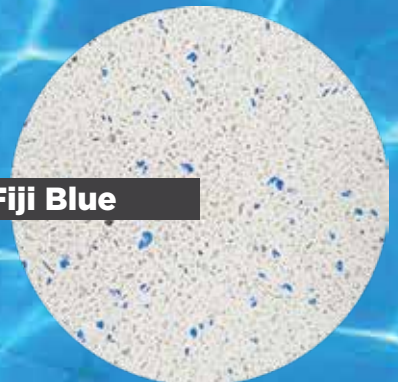

Is a pool plaster manufactured using only the finest materials, a blend of quartz, pebble, a glass chip and inorganic oxides.

A silky smooth interior.

Unbelievably smooth, price competitive and durable.

Elegance to the modern tones of today.

Gemstone

Royale

Sandy Beach

Marina Blue

Electric Blue

Fiji Blue

Pacific

Turquoise

GLASS BEAD FINISHES

Aloha Blue

Brilliant Blue

Calispo

CS40

CSC40

Emerald

Gold

Jade Pebble

Sea Light Blue

Aussie White

Crisp White

Hawaiian Blue

Natural Blue

Mabel Blue