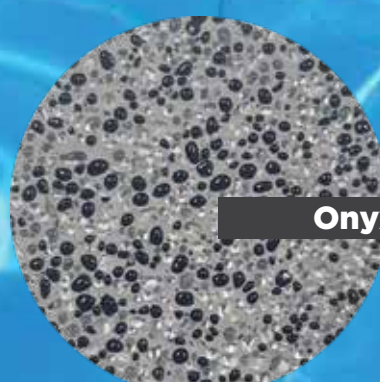

Is a pool plaster manufactured using only the finest materials, a blend of quartz, pebble, a glass chip and inorganic oxides.

A silky smooth interior.

Unbelievably smooth, price competitive and durable.

Elegance to the modern tones of today.

Gemstone

Royale

Sandy Beach

Marina Blue

Electric Blue

Fiji Blue

Pacific

Turquoise

GLASS BEAD FINISHES

Aloha Blue

Brilliant Blue

Calispo

CS40

CSC40

Emerald

Onyx

CC40

CY40

White Pearl

Beautiful glass bead interiors has had a constant growth in popularity due to the versatility of colour and we are constantly evolving our ranges to accommodate and exceed today's expectations.