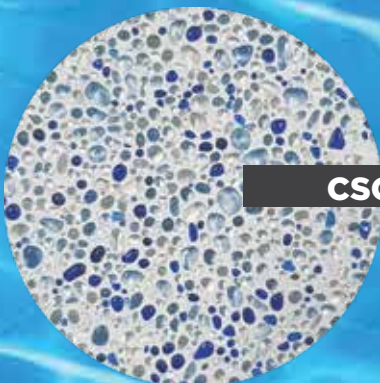

Is a pool plaster manufactured using only the finest materials, a blend of quartz, pebble, a glass chip and inorganic oxides.

A silky smooth interior.

Unbelievably smooth, price competitive and durable.

Elegance to the modern tones of today.

Gemstone

Royale

Sandy Beach

Marina Blue

Electric Blue

Fiji Blue

Pacific

Turquoise

GLASS BEAD FINISHES

Aloha Blue

Brilliant Blue

Calispo

CS40

CSC40

Emerald

PEBBLE FINISHES

Is the plasterers preferred choice.

The industries favourite pool interior, a fine grade natural pebble.

Price and durability.

When blended with glass and the inorganic oxide, it takes a classic to a new era with endless options and finesse.