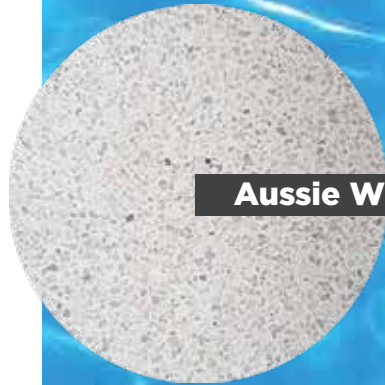

Is a pool plaster manufactured using only the finest materials, a blend of quartz, pebble, a glass chip and inorganic oxides.

A silky smooth interior.

Unbelievably smooth, price competitive and durable.

PEBBLE FINISHES

Is the plasterers preferred choice.

The industries favourite pool interior, a fine grade natural pebble.

Price and durability.

When blended with glass and the inorganic oxide, it takes a classic to a new era with endless options and finesse.

Gold

Jade Pebble

Sea Light Blue

Aussie White

Crisp White

Hawaiian Blue

Natural Blue

Mabel Blue