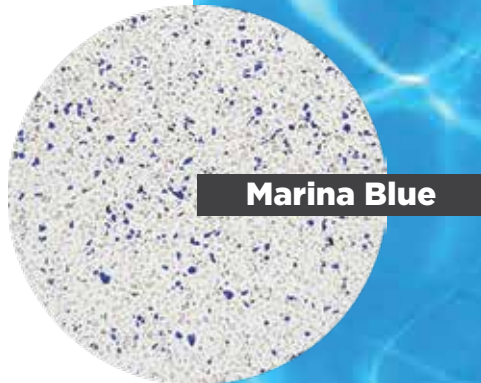

Elegance to the modern tones of today.

Gemstone

Royale

Sandy Beach

Marina Blue

Electric Blue

Fiji Blue

Pacific

Turquoise

GLASS BEAD FINISHES

Aloha Blue

Brilliant Blue

Calispo

CS40

CSC40

Emerald