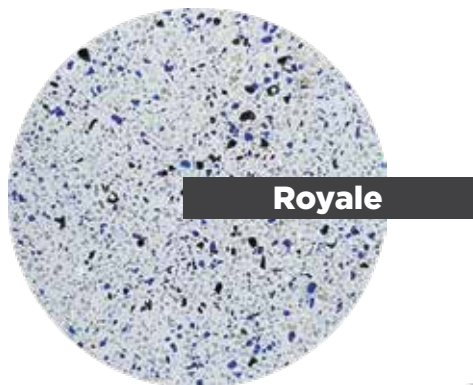

Is a pool plaster manufactured using only the finest materials, a blend of quartz, pebble, a glass chip and inorganic oxides.

A silky smooth interior.

Unbelievably smooth, price competitive and durable.

Elegance to the modern tones of today.

Gemstone

Royale

Sandy Beach

Marina Blue

Electric Blue

Fiji Blue

Pacific