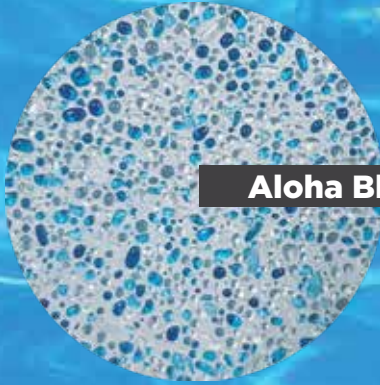

Is a pool plaster manufactured using only the finest materials, a blend of quartz, pebble, a glass chip and inorganic oxides.

A silky smooth interior.

Unbelievably smooth, price competitive and durable.

Elegance to the modern tones of today.

Gemstone

Royale

Sandy Beach

Marina Blue

Electric Blue

Fiji Blue

Pacific

Turquoise

GLASS BEAD FINISHES

Aloha Blue

Brilliant Blue

Calispo

CS40

CSC40

Emerald